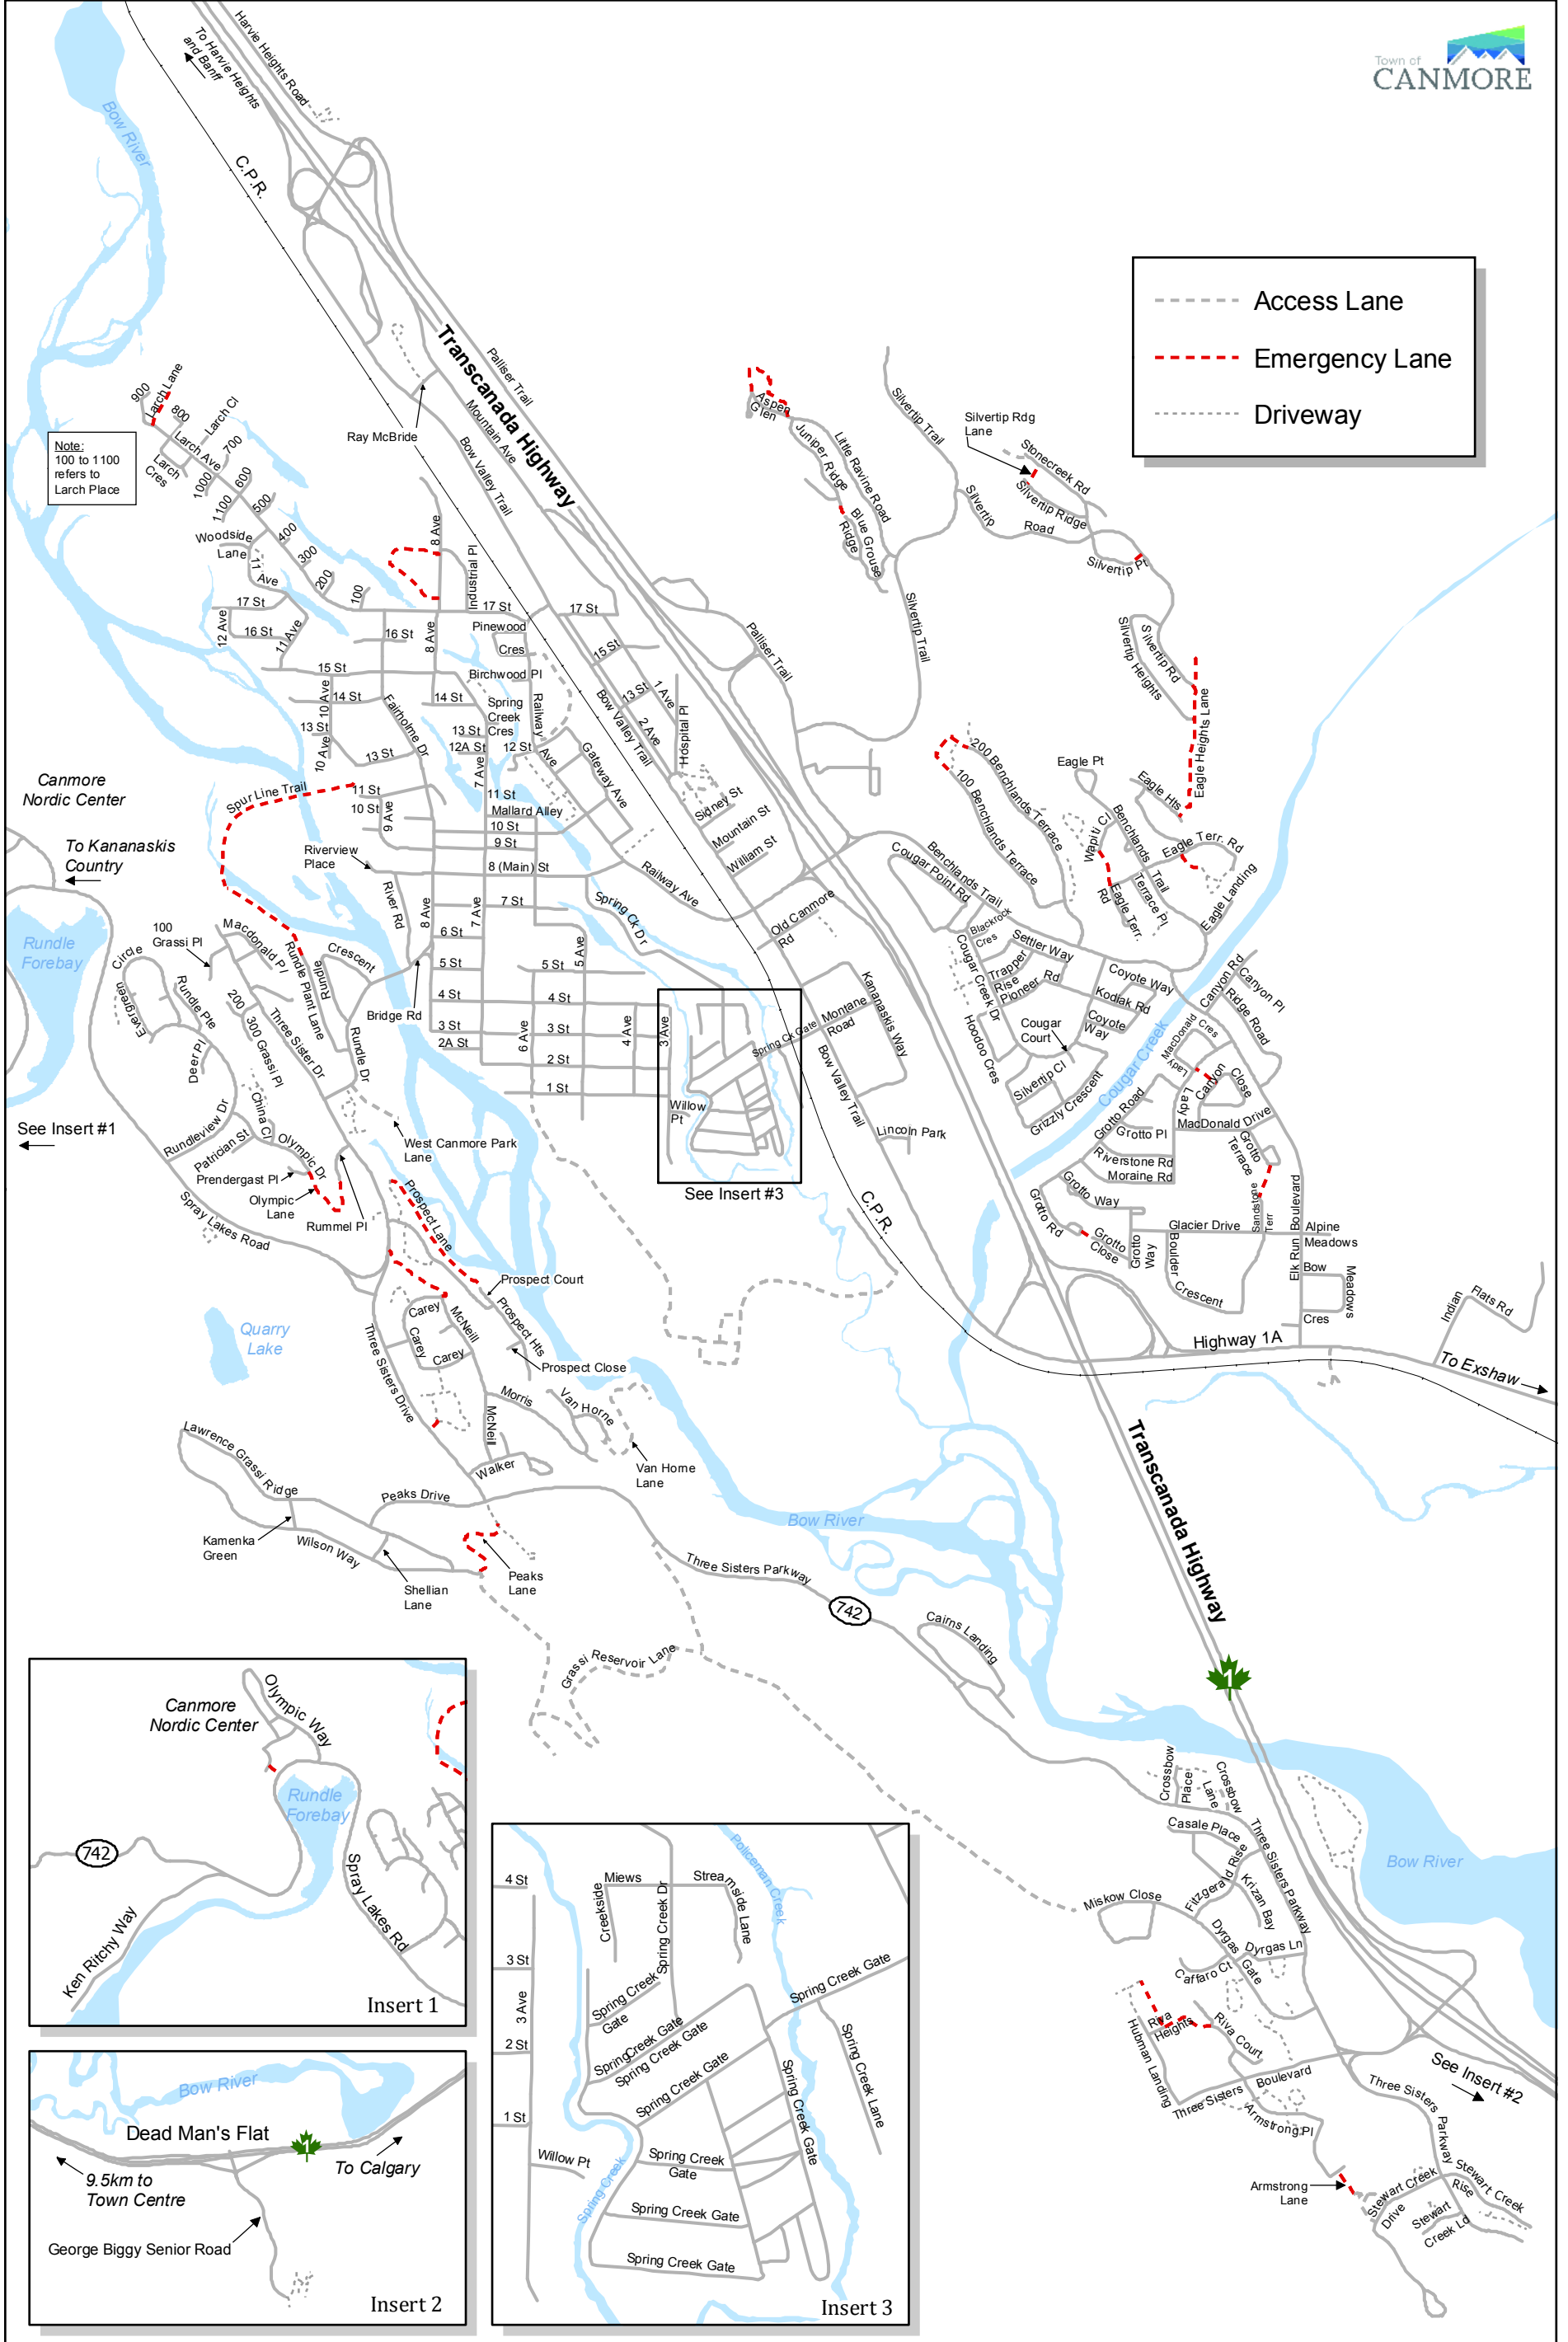

Access Lane
 Emergency Lane
 Driveway

Note:
100 to 1100
refers to
Larch Place

Canmore Roads