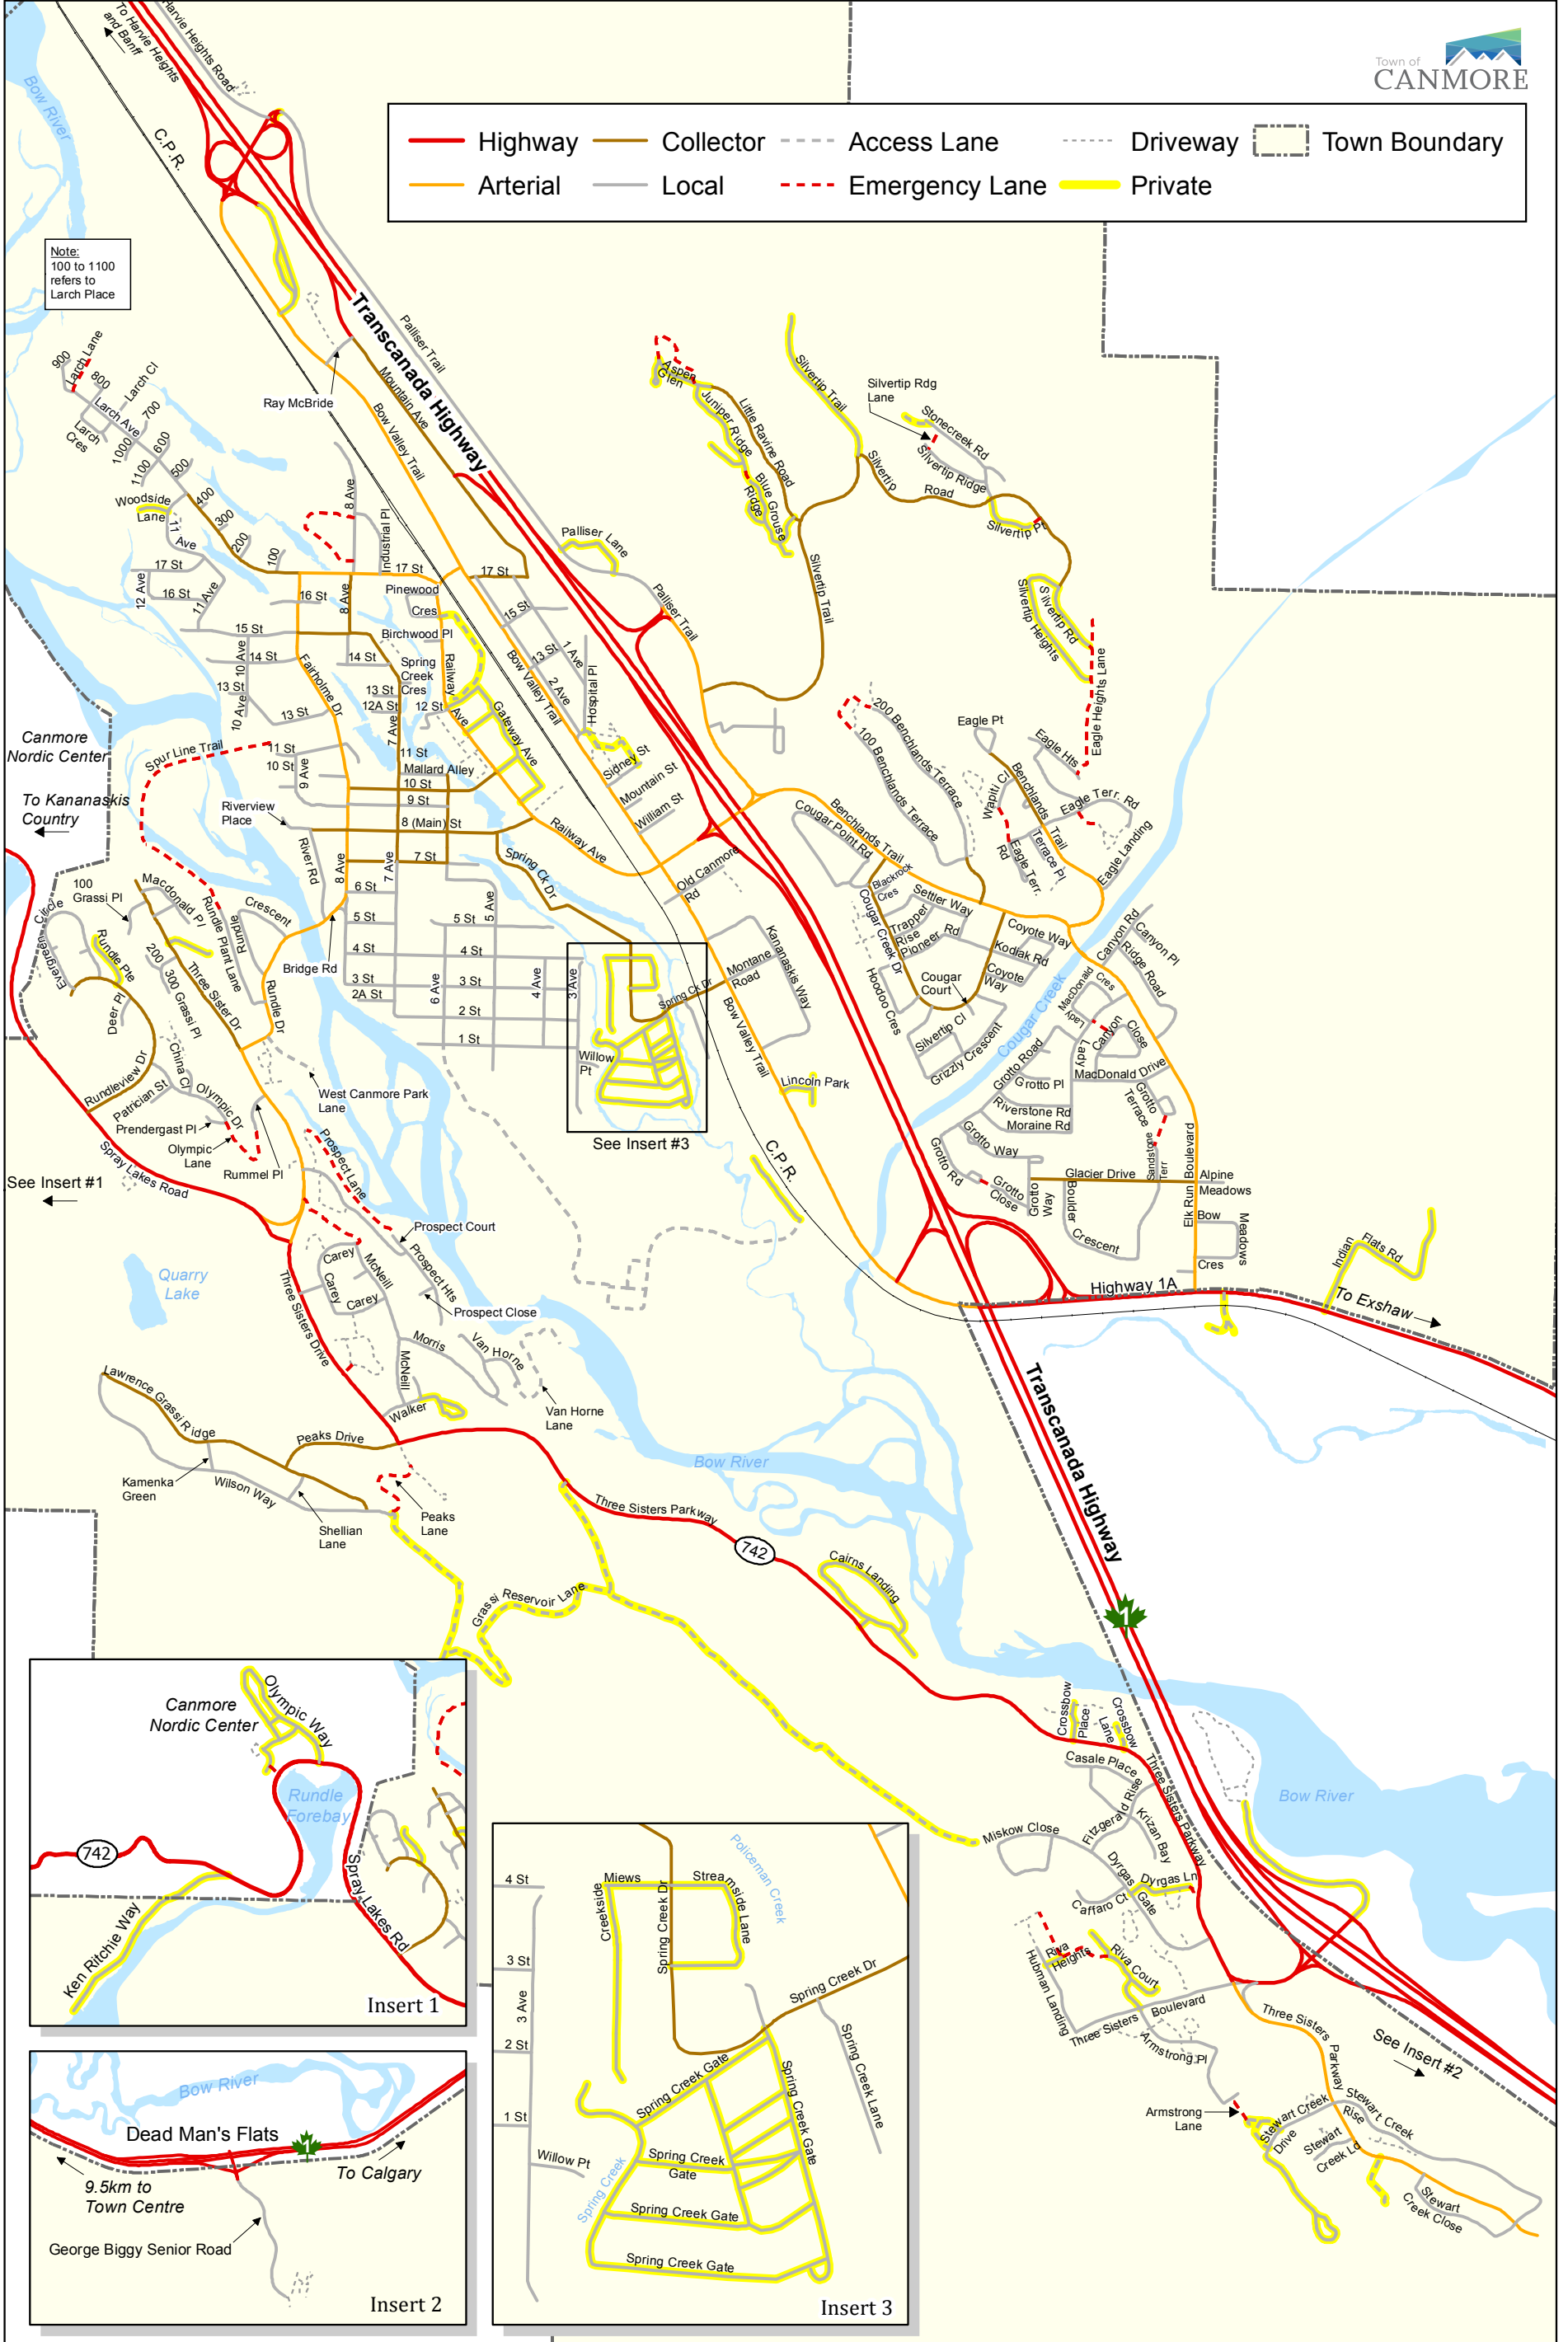

	Highway		Collector		Access Lane		Driveway		Town Boundary
	Arterial		Local		Emergency Lane		Private		

Note: 100 to 1100 refers to Larch Place

# Canmore Road Classification