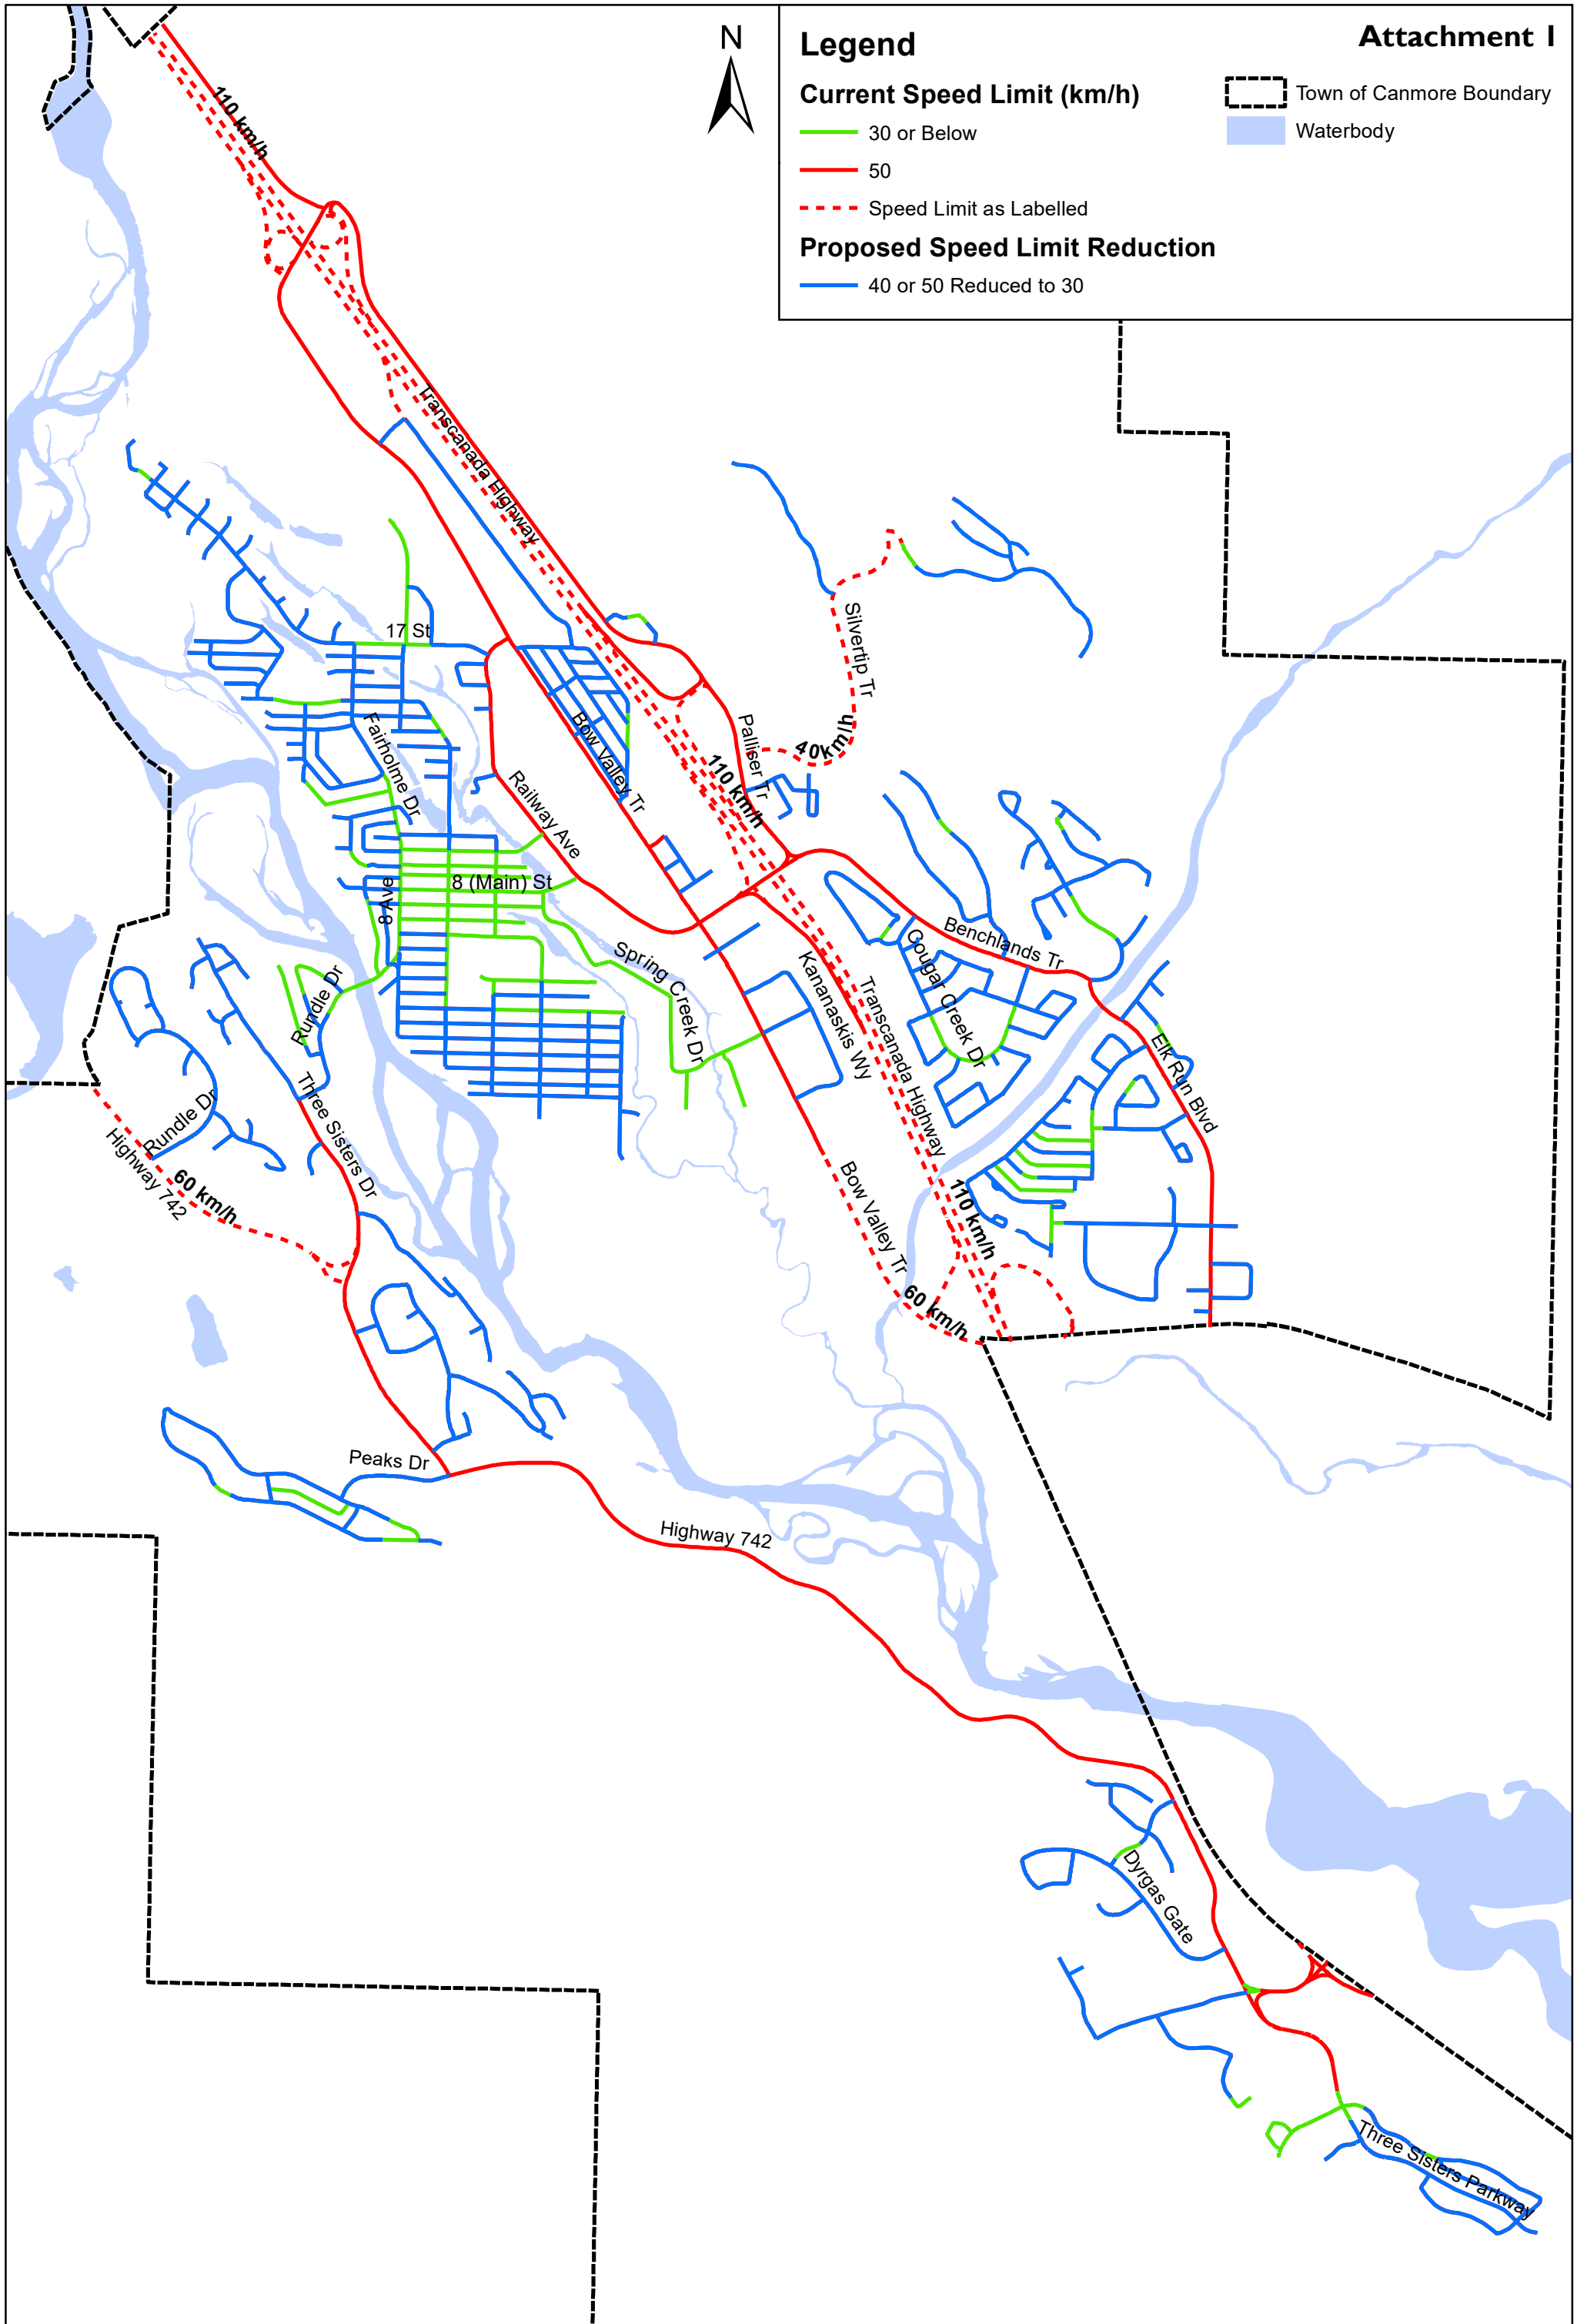

Legend

Current Speed Limit (km/h)

30 or Below

50

Speed Limit as Labelled

Proposed Speed Limit Reduction

40 or 50 Reduced to 30

Town of Canmore Boundary

Waterbody

Attachment I
Proposed Speed Limit Reductions

0 250 500 1,000 Meters

Date: 3/27/2023 Name: ProposedSpeedLimits_v02_20230327_DB
Map produced by Town of Canmore GIS Services