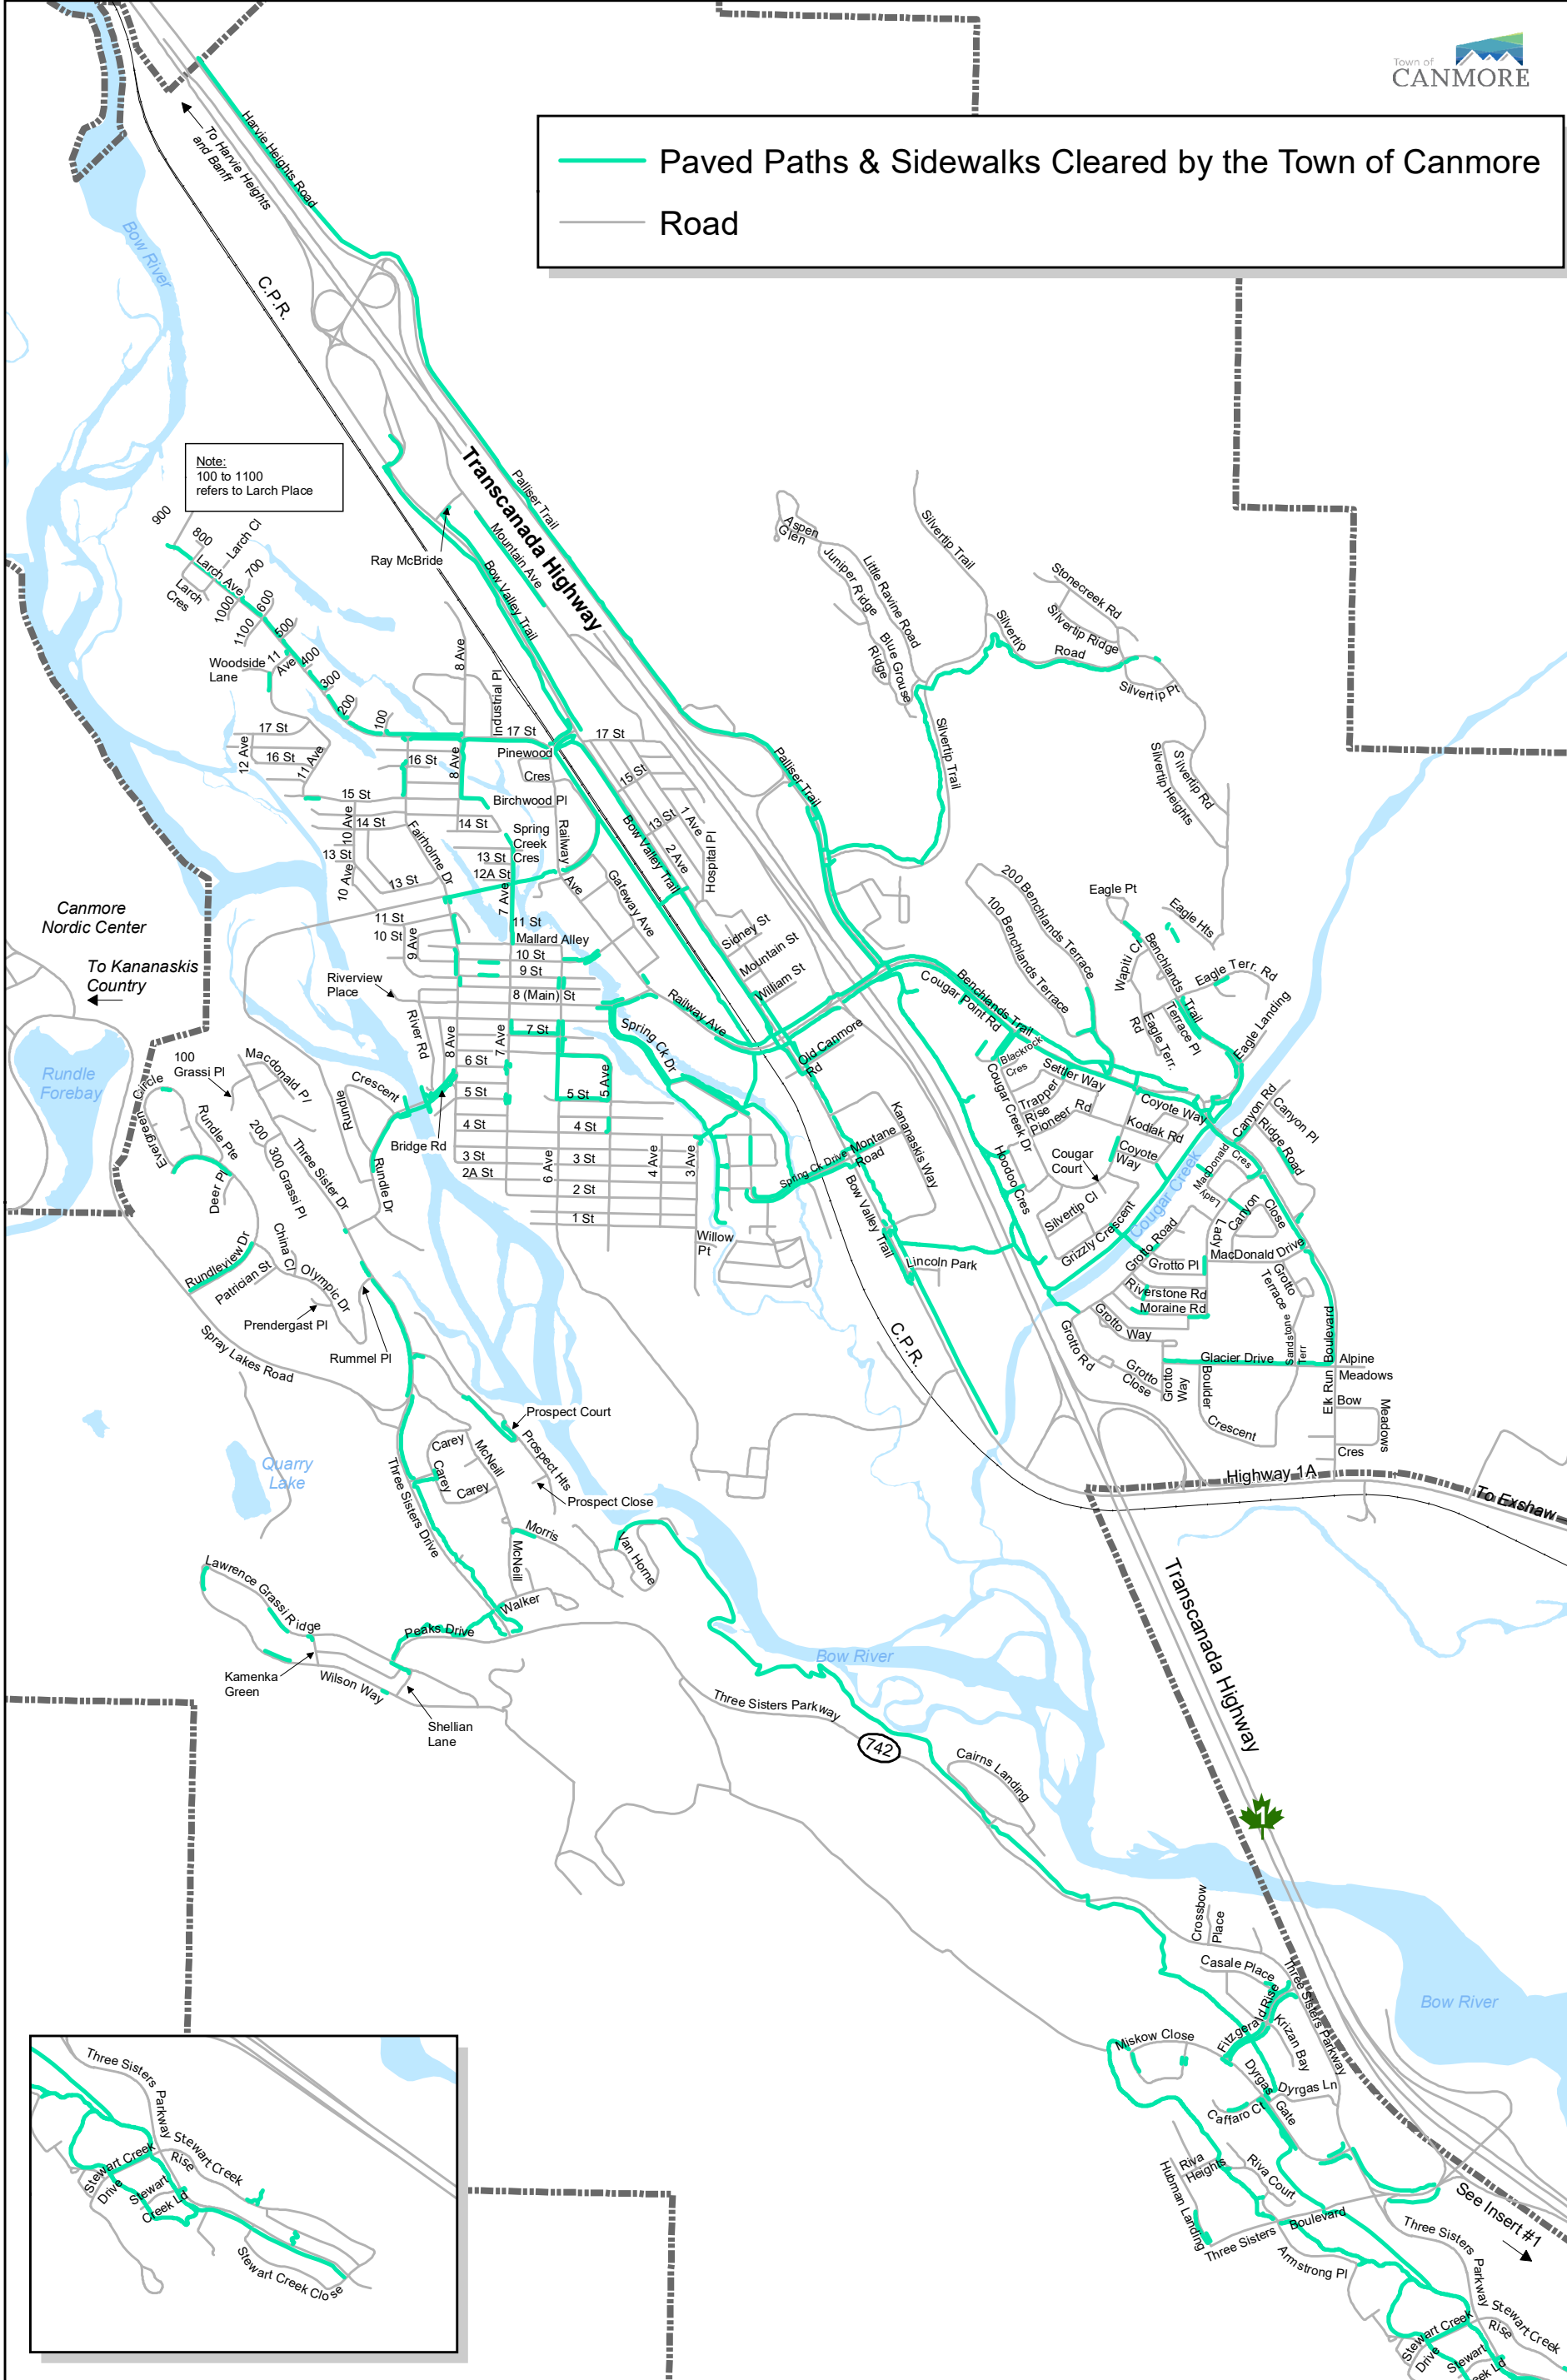

— Paved Paths & Sidewalks Cleared by the Town of Canmore  
— Road

Note:  
100 to 1100  
refers to Larch Place

**Snow and Ice Control - Paved Paths and Sidewalks**