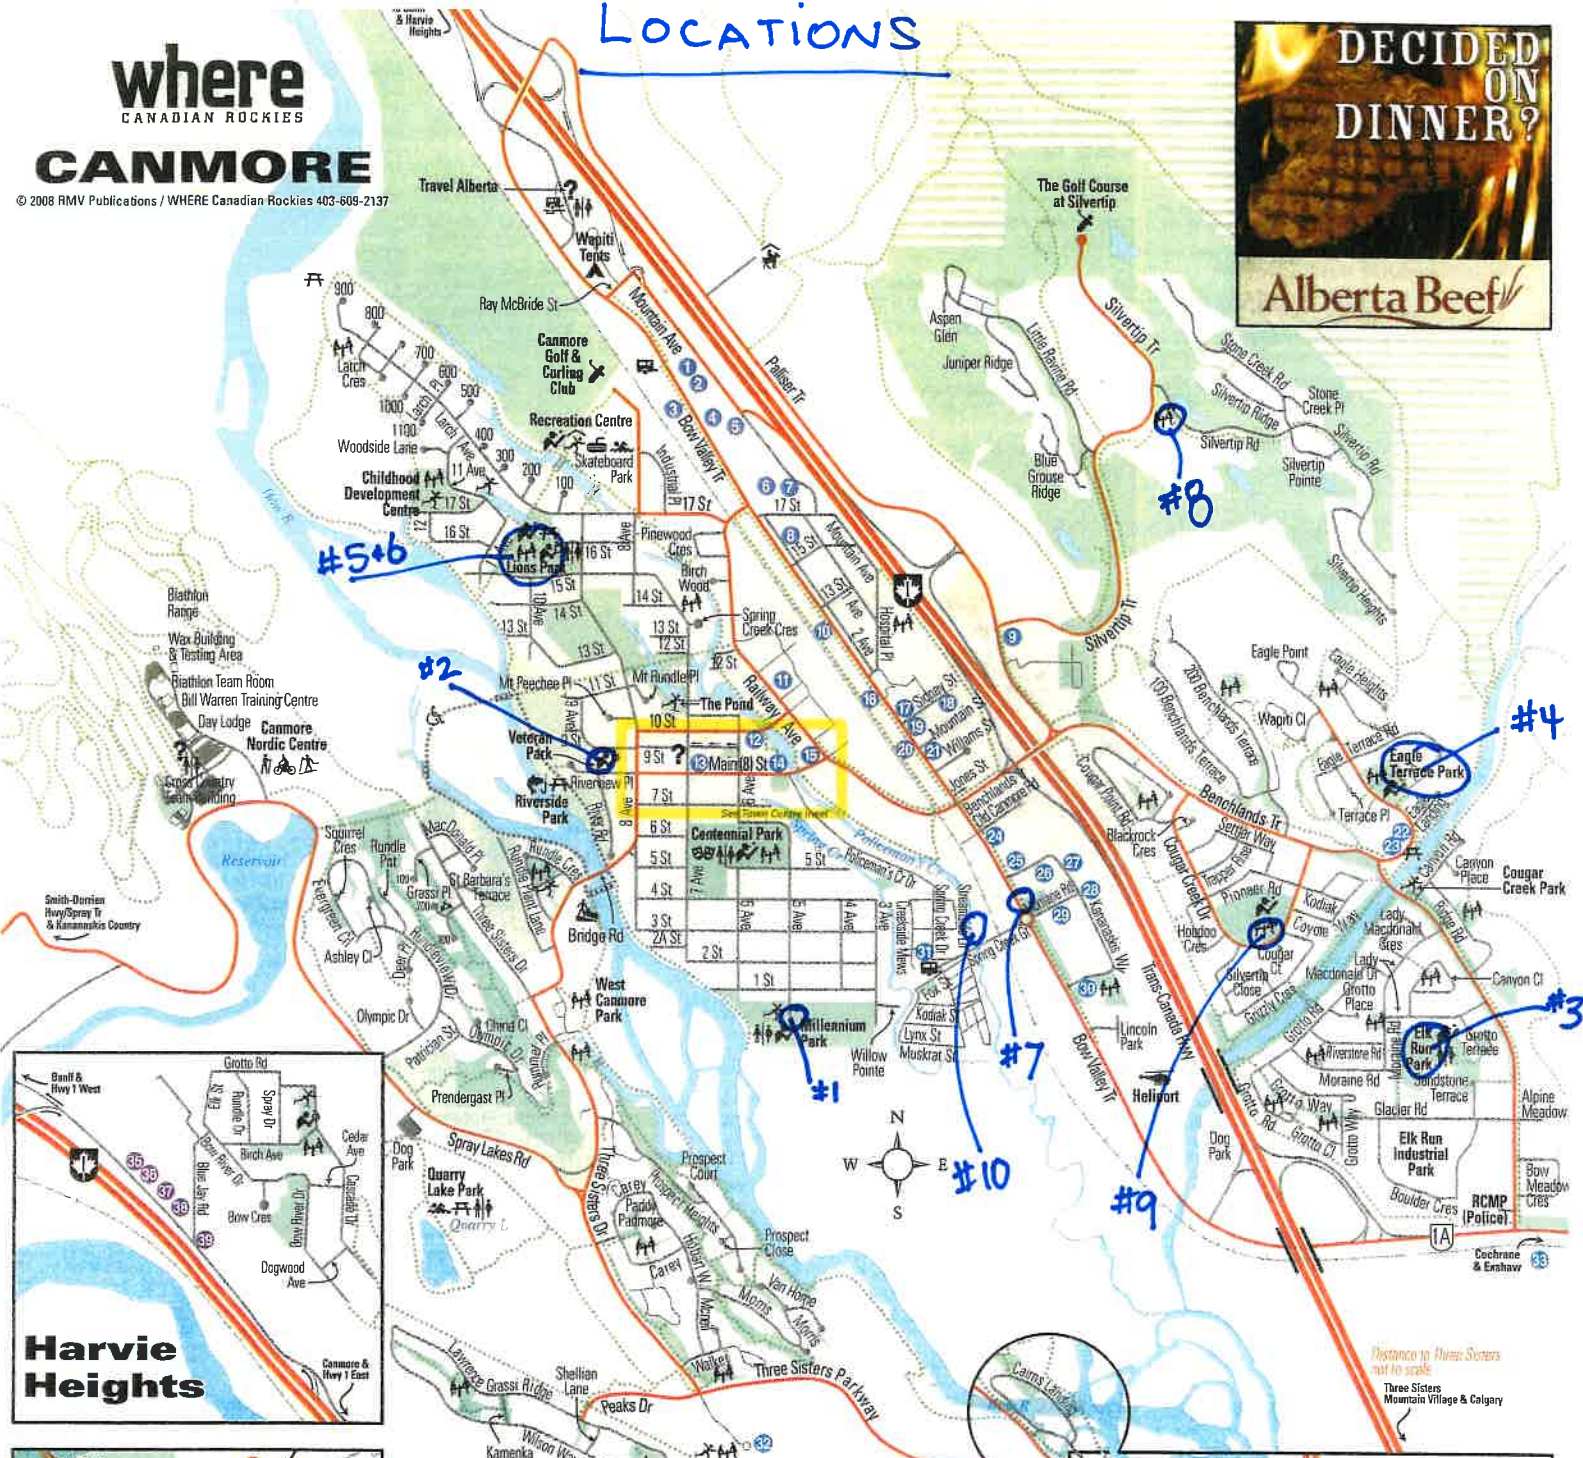

where CANMORE

© 2008 RMV Publications / WHERE Canadian Rockies 403-609-2137

LOCATIONS