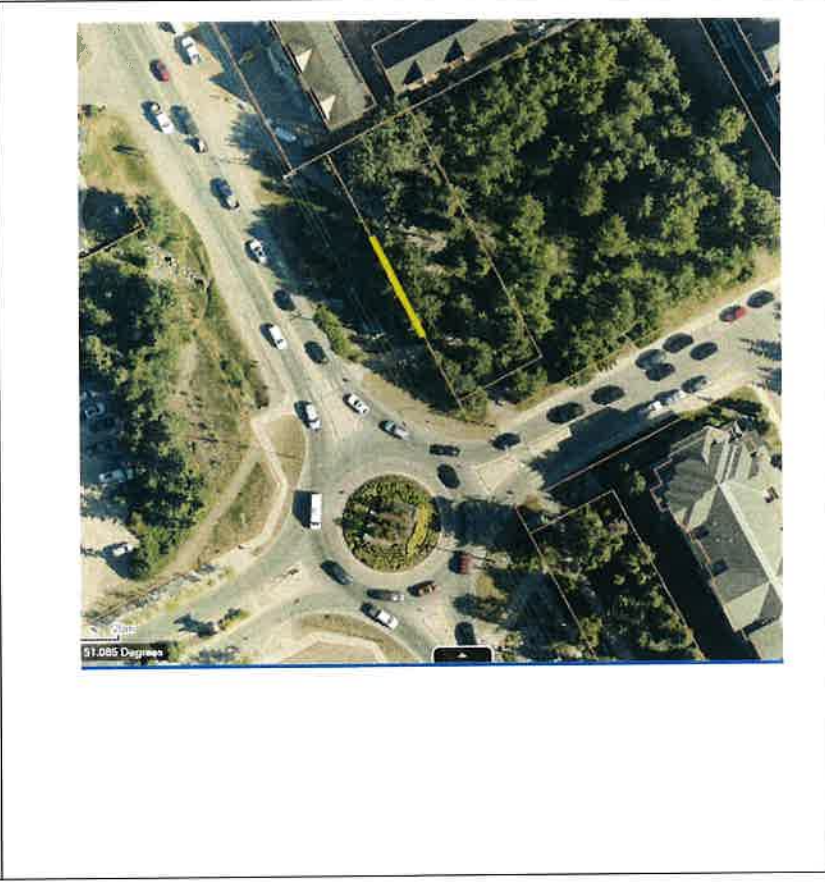

## Appendix A: Locations and Maps

	Address	Repair	Map	Photo
#1	Millenium Park, 101 5 <sup>th</sup> Ave / 1st Street.	<p>1. Gate needs leveling so sleeve and lock can work.</p> <p>2. Dugout top rail needs to be reinstalled (rail on site)</p>		
#2	Veterans Tennis Court, next to 921, 9th Street.	Adjust gap/raise fence so pedestrian door doesn't contact the top fence or the playing surface.		

#3

Elk Run Ball Diamond,  
off of Sandstone  
Place.

Repair 2 sections of  
fence

<p>#4</p>	<p>Eagle Terrace Parking lot, 900 Benchlands Trail, Canmore, AB T1W 2Y3</p>	<p>Repair the fencing at lower parking lot, fix entire parking lot fence.</p>		
<p>#5</p>	<p>Lions Parks Ball Diamond 1100 15 St, Canmore, AB T1W 1V2</p>	<p>1. backstop is curling upwards off the ground, attached a bottom rail.</p>		 <p>Lions backstop curling up</p>

#6  
Lions Parks Trail  
1100 15 St, Canmore,  
AB T1W 1V2

Gate needs  
leveling so  
sleeve and  
lock can work.

#7  
At the roundabout on  
Bow Valley Trail and  
Montane Road

Repair hole in  
fence

<p>#8</p>	<p>Silvertip Playground, 101 Silvertip Road</p>	<p>Repair / replace fencing top rail and reattach chainlink</p>		
<p>#9</p>	<p>Elizabeth Rummel School, 1033 Cougar Creek Drive</p>	<p>Add new fence to close access to electrical boxes, match existing chain and posts at site.</p>		

#10

3000 Spring Creek Drive, Pump house access by parking lot. Walk in 60m to work area.

Install new chain link fence and posts to match existing to connect from existing fence CP fence to the bridge to prevent trespassing. 2 sections required from bridge to existing CP rail line fence.