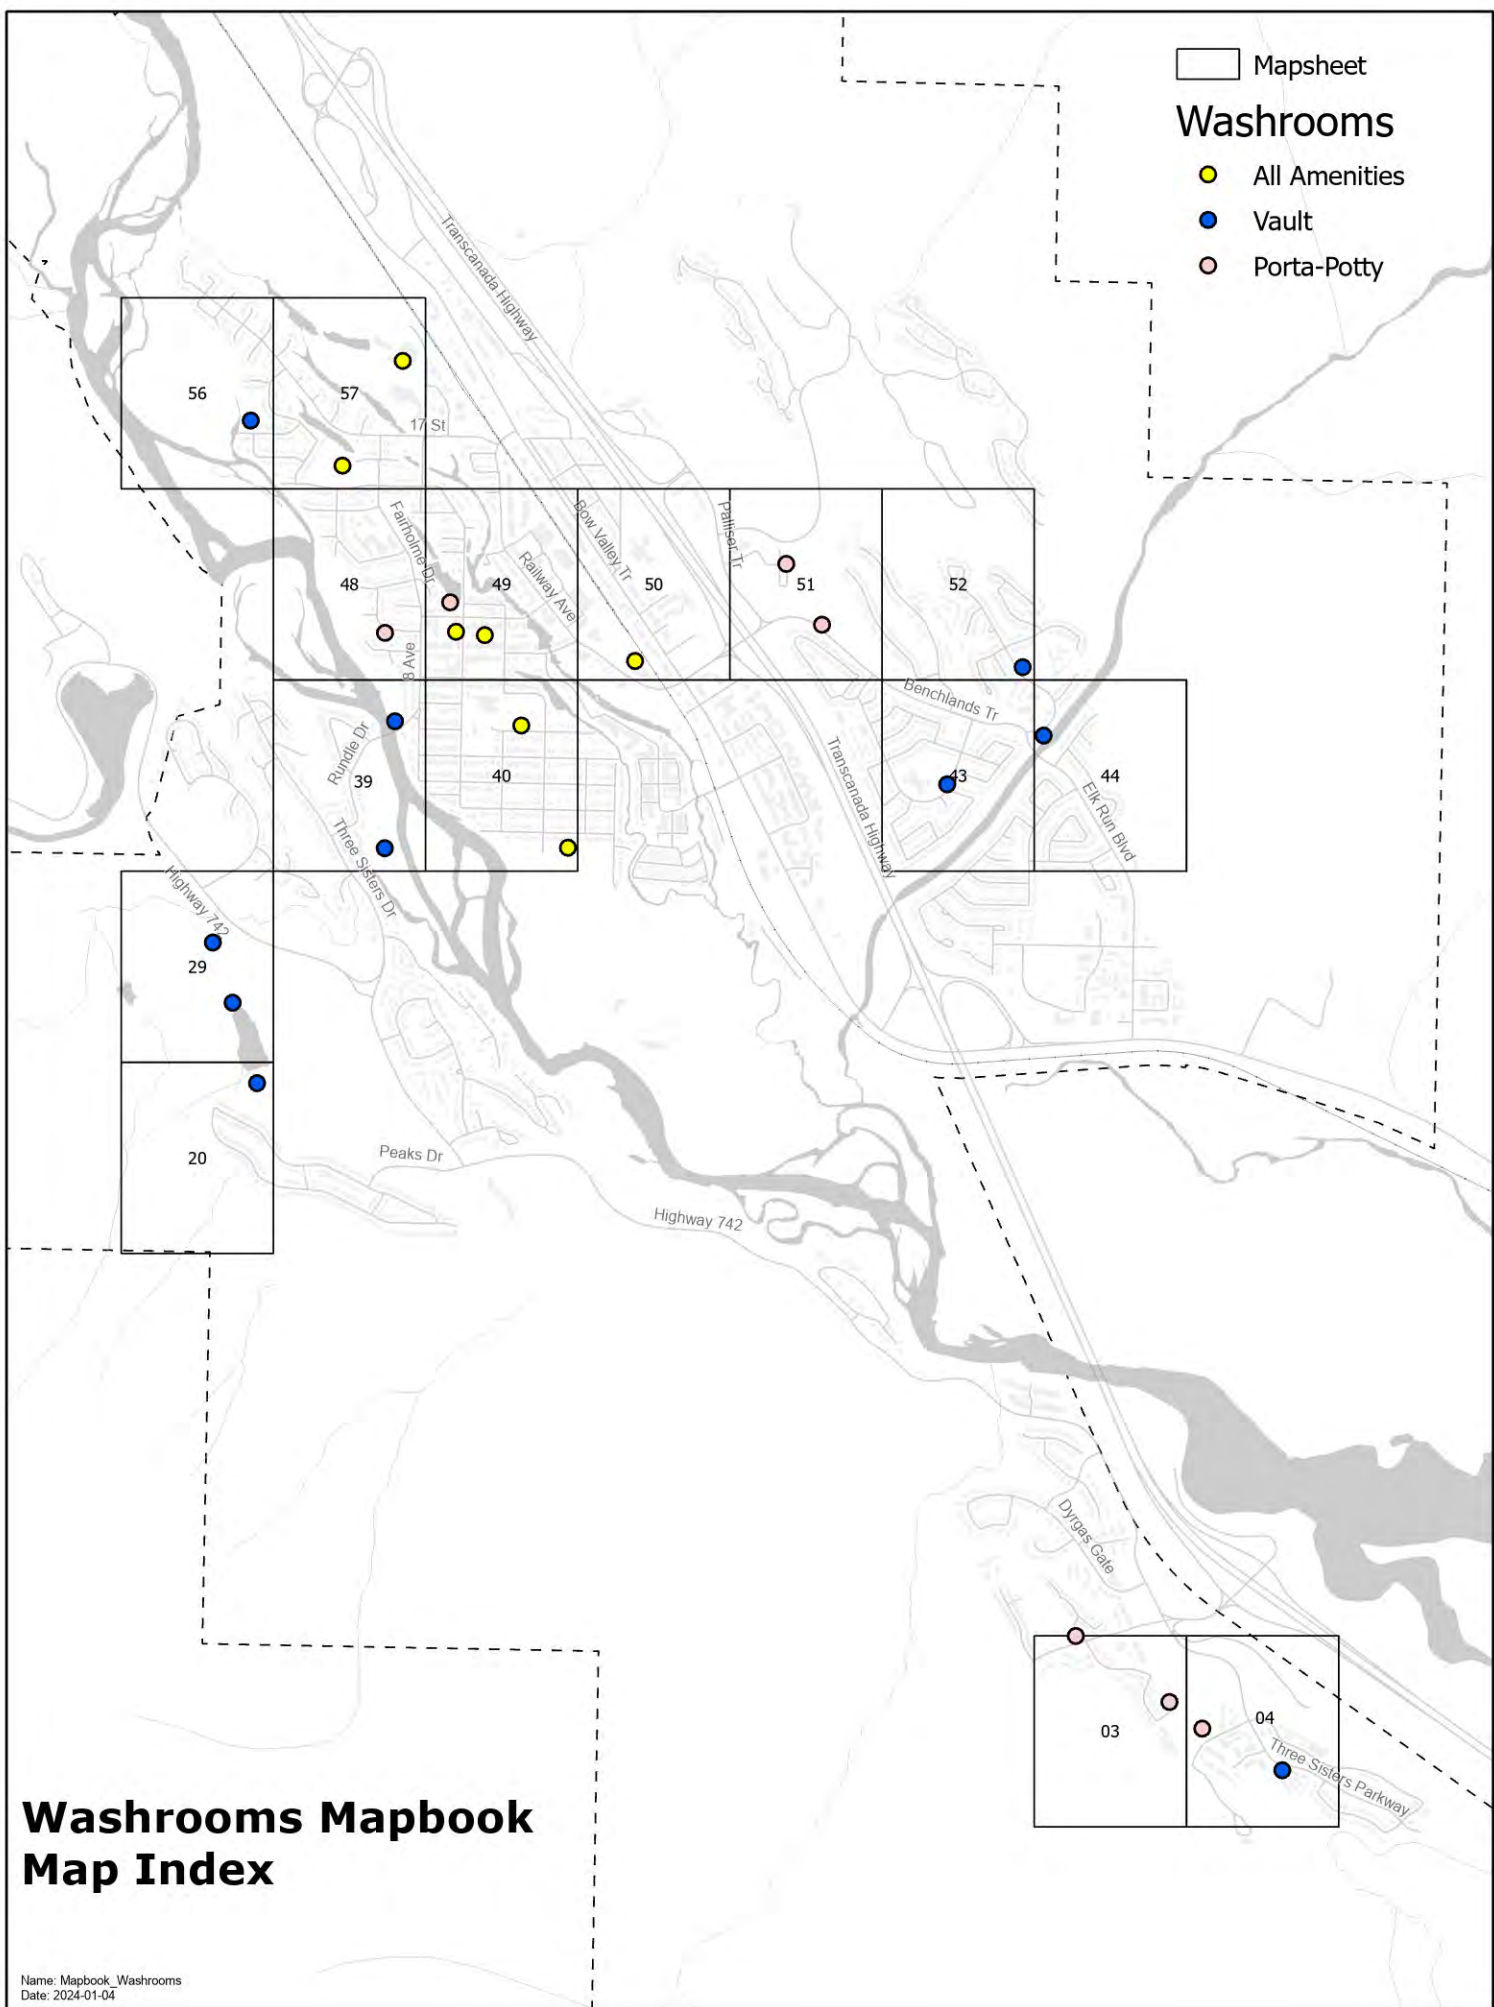

Mapsheet

Washrooms

- All Amenities
- Vault
- Porta-Potty

Washrooms Mapbook Map Index

See Page: 02

See Page: 04

- All Amenities
- Vault
- Porta-Potty

See Page: 03

See Page: C4

- All Amenities
- Vault
- Porta-Potty

See Page: 19

See Page: 21

- All Amenities
- Vault
- Porta-Potty

- All Amenities
- Vault
- Porta-Potty

See Page: 38

See Page: 40

- All Amenities
- Vault
- Porta-Potty

See Page: 39

See Page: 41

- All Amenities
- Vault
- Porta-Potty

See Page: 42

See Page: 44

- All Amenities
- Vault
- Porta-Potty

- All Amenities
- Vault
- Porta-Potty

- All Amenities
- Vault
- Porta-Potty

See Page: 48

See Page: 50

- All Amenities
- Vault
- Porta-Potty

- All Amenities
- Vault
- Porta-Potty

50

See Page: 50

See Page: 52