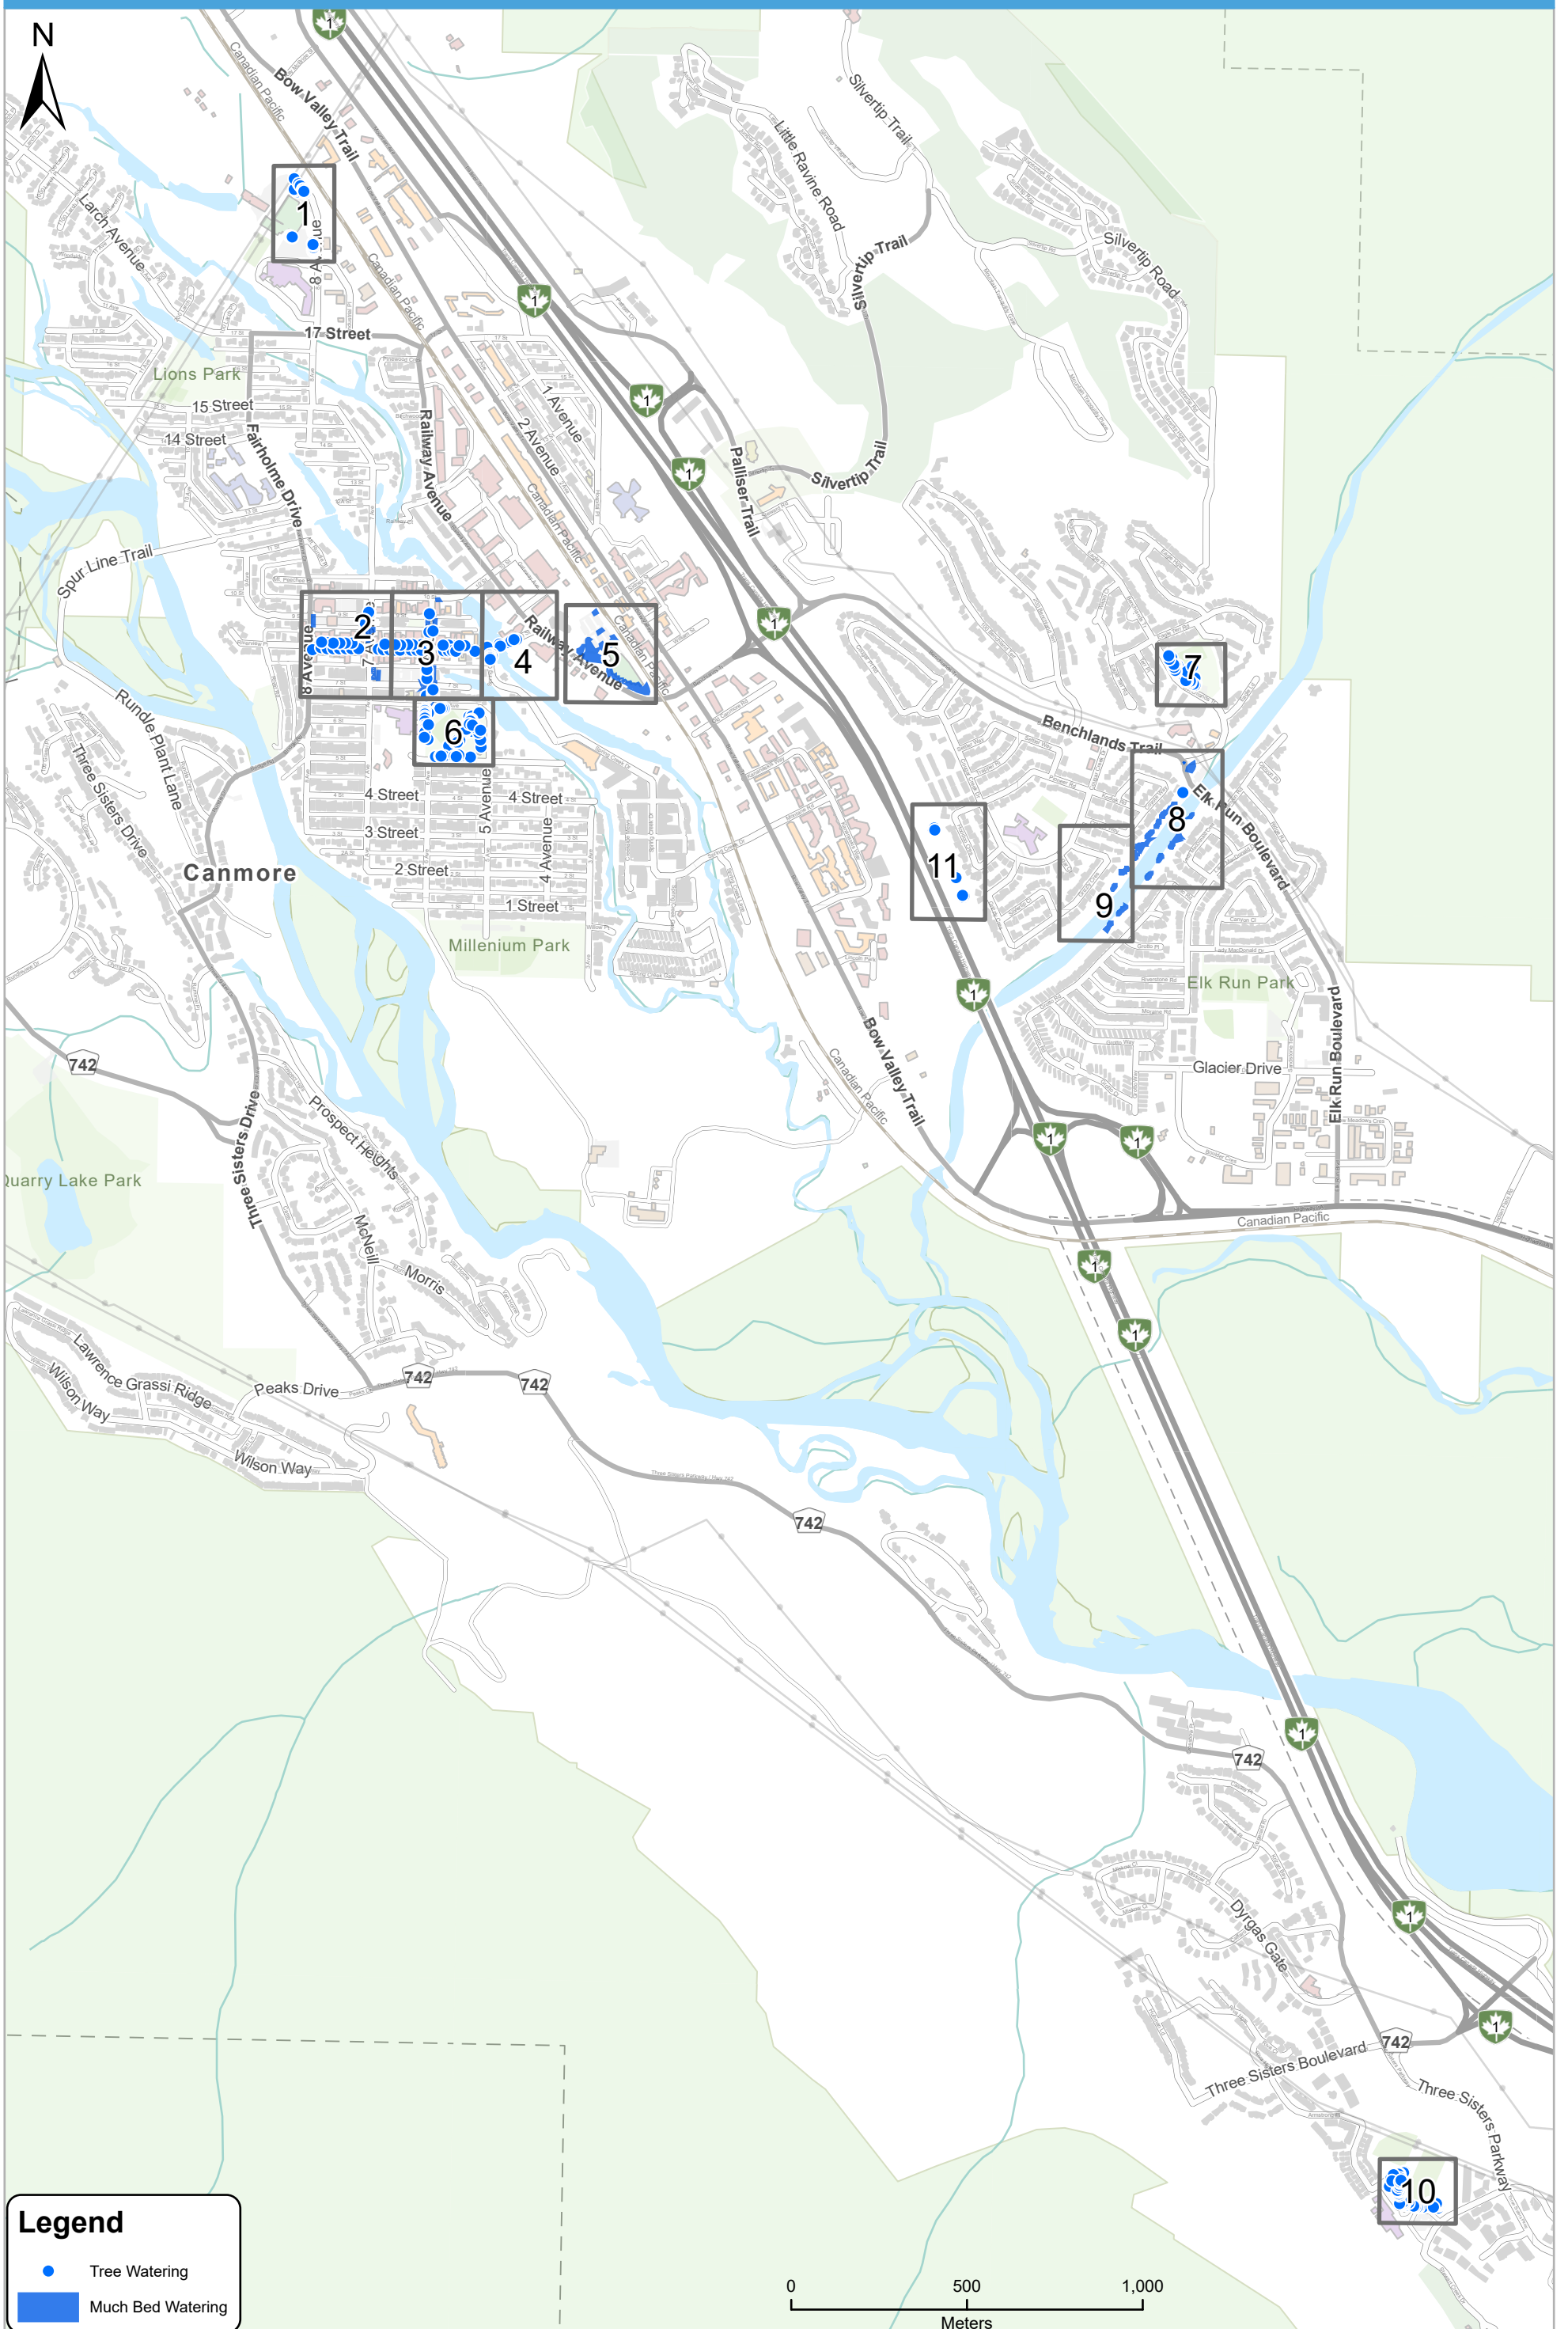

Parks Watering Contract Mapbook Pages

Parks Watering Contract Mapbook I

Legend

-  Tree Watering
-  Much Bed Watering

Parks Watering Contract Mapbook 2

Parks Watering Contract Mapbook 3

Parks Watering Contract Mapbook 4

Legend

-  Tree Watering
-  Much Bed Watering

Parks Watering Contract Mapbook 5

Parks Watering Contract Mapbook 6

Parks Watering Contract Mapbook 7

Parks Watering Contract Mapbook 8

Parks Watering Contract Mapbook 9

Legend

-  Tree Watering
-  Much Bed Watering

0 100
Meters

Parks Watering Contract Mapbook 10

OUR LADY
OF THE
SNOWS PARK

Legend

-  Tree Watering
-  Much Bed Watering

Parks Watering Contract Mapbook I I

Legend

-  Tree Watering
-  Much Bed Watering